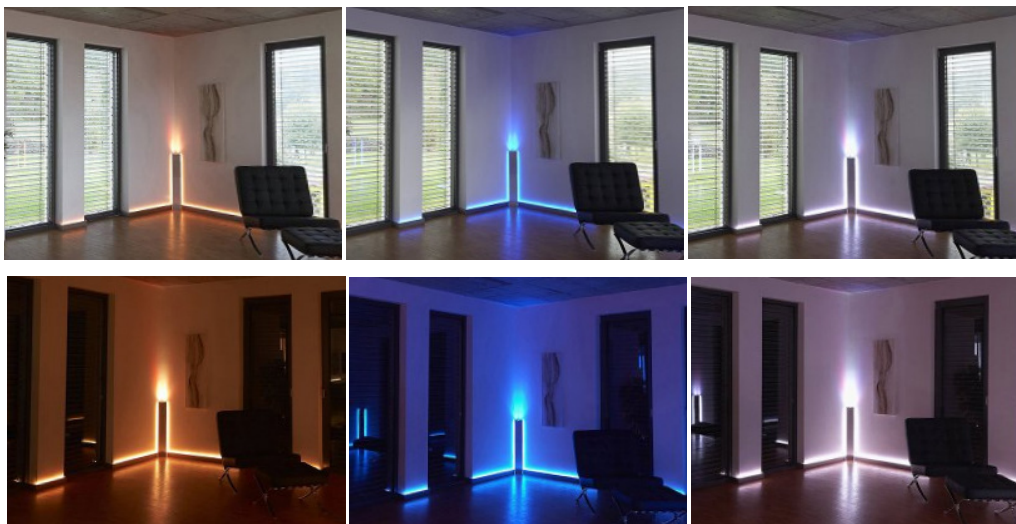

## AMBIENART LED END SECTION

EX STOCK !

These end sections are specially designed for the AmbienTrack wall or corner columns. They are equipped with economical and long-lasting LED technology and allow impressive light effects on the wall and ceiling. The end sections are available in aluminium and stainless steel finish with LED colours in white, warm-white and blue.